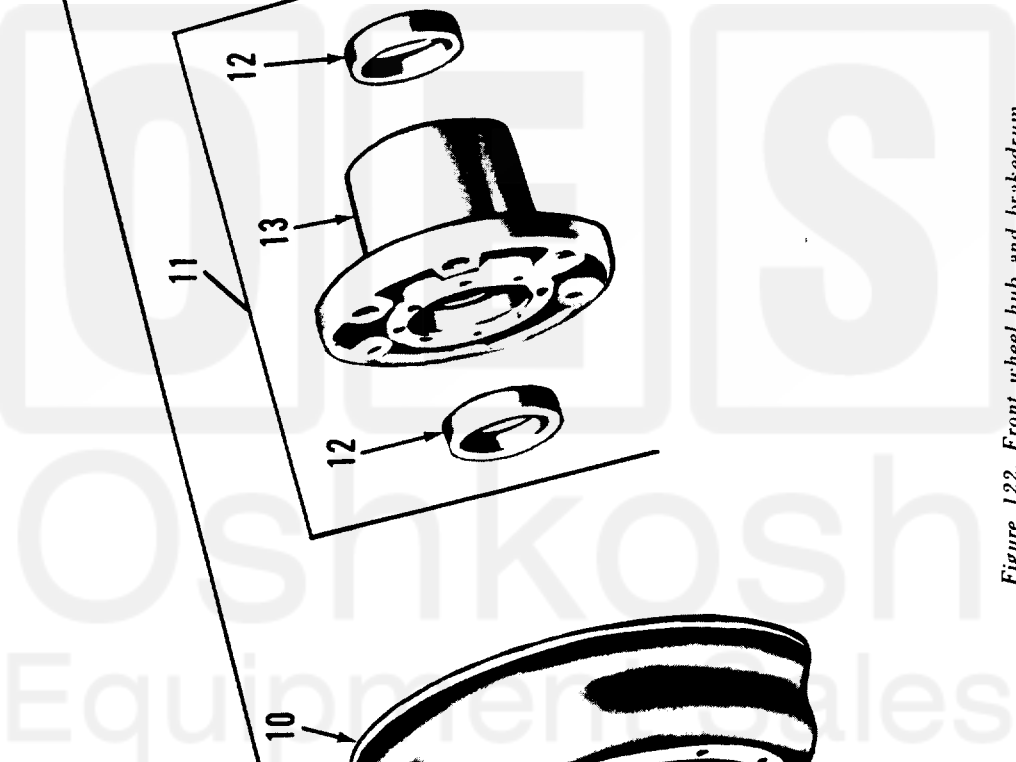

(1) SMR Code	(2) Federal Stock Number	(3) Description	(4) Unit of Meas.	(5) Qty In	(6) 15-day Maintenance allow	(7) Organizational Illustration	(a) Figure No.	(b) Item No.		
Reference number & mfg. code			Usable on code				(a) 1-5	(b) 6-20	(c) 21-50	(d) 51-100
PAOZZ	2530-211-6129	1311-WHEEL ASSEMBLY-CONCINUED COVER, ACCESS: BRAKE DRUM 7979315 (19207)	EA	2	*	*	*	*	122	9
PAOZZ	2530-093-5597	DRUM, BRAKE: 7409394 (19207)	EA	1	*	*	*	*	122	10
PAOZZ	2530-740-9395	HUB, CAPS, WHEEL: 7409395 (19207)	EA	1	*	*	*	*	122	11
PAOZZ	3110-142-4390	CUP, TAPERED ROLLER BEARING: HUB 1192542 (12204)	EA	2	*	*	*	*	122	12
XAOZZ		HUB: 7979324 (19207)		1					122	13
PAOZZ	2530-740-9390	ADAPTER, HUBWHEEL: FRONT AXLE 7409390 (19207)	EA	1	*	*	*	*	122	14
PAOZZ	5306-569-9018	BOLT, RIVET TYPE: LEFT FRONT WHEEL HUB 7411182 (19207)	EA	10	*	*	*	*	122	15
PAOZZ	5306-741-1183	BOLT, RIBBED, SHOULDER: RIGHT FRONT WHEEL HUB KCS417 (505131)	EA	10	*	*	*	*	122	15
PAOZZ	5306-151-5754	BOLT, RIBBED, SHOULDER: WHEEL HUB LEFT FRONT AXLE 7411183 (19207)	EA	10	*	*	*	*	122	15
PAOZZ	5306-740-9555	BOLT, RIBBED, SHOULDER: WHEEL HUB, RIGHT FRONT AXLE MS51946-6 (996906)	EA	10	*	*	*	*	122	15
PAOZZ	5306-740-9389	BOLT, RIBBED, SHOULDER: BRAKE DRUM ADAPTER 7409389 (19207)	EA	20	*	*	*	*	122	16
PAOZZ	3110-198-1468	CONE AND ROLLERS, TAPERED: SPINDLE 7409349 (19207)	EA	2	*	*	*	*	122	17
PAOZZ	5310-353-2427	NUT, PLAIN, OCTAGON: 7979263 (19207)	EA	4	*	*	*	*	123	1
PAOZZ	5310-700-7089	WASHER, KEY: 5139123 (19207)	EA	4	*	*	*	*	123	2
PAOZZ		NUT, PLAIN, OCTAGON: 7009603 (19207)	EA	4	*	*	*	*	123	3

AT 47233

Current part is item (9) on diagram. Available at www.oshkoshequip.com

Figure 122. Front wheel hub and brake drum.

Current part is item (9) on diagram. Available at www.oshkoshequip.com